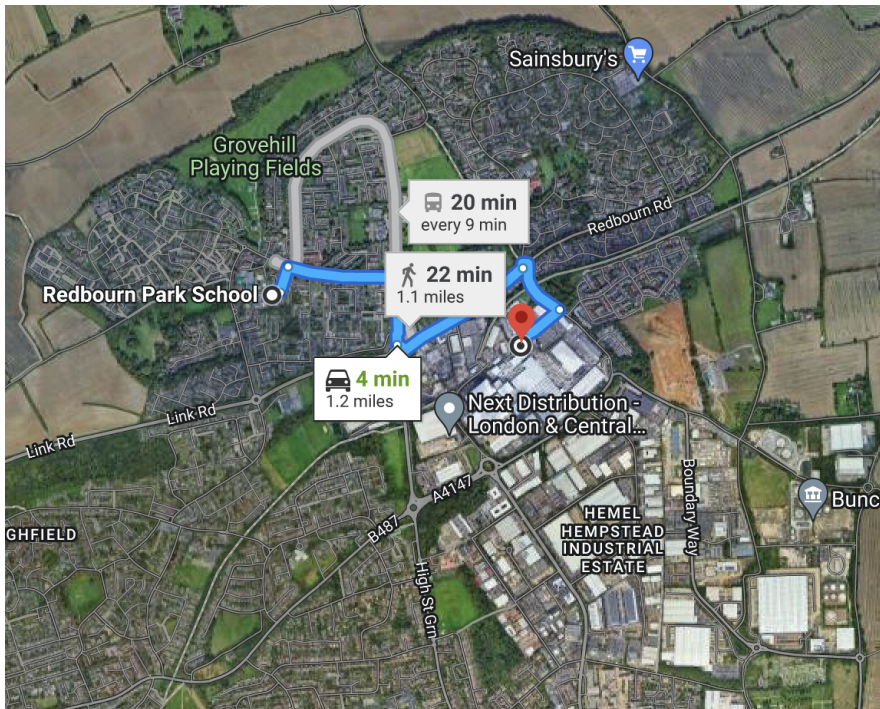

Redbourn Park

Therapy Hubs

The site is located at Unit 8 Brickfields Industrial Estate, Finway road Hemel Hempstead HP2 7QA.

Travelling from Redbourn Park School

Henry Wls Sq, Hemel Hempstead HP2 6BH

Take Washington Ave and St Agnells Ln to Redbourn Rd/B487

1. Head east on Stevenage Rise
2. Turn left to stay on Stevenage Rise
3. Turn right onto Washington Ave

2 min (0.5 mi) 105 ft 335 ft 0.3 mi

4. At the roundabout, take the 3rd exit onto St Agnells Ln

[Go through 1 roundabout](#)

0.2 mi

5. At the roundabout, take the 1st exit onto Redbourn Rd/B487

53 sec (0.4 mi)

Follow Three Cherry Trees Ln to Finway Rd

2 min (0.3 mi) 6. At the roundabout, take the 3rd exit onto Three Cherry Trees Ln

7. Turn right onto Finway Rd

Go straight until you reach the last carpark before the end.

Brickfields Industrial Estate