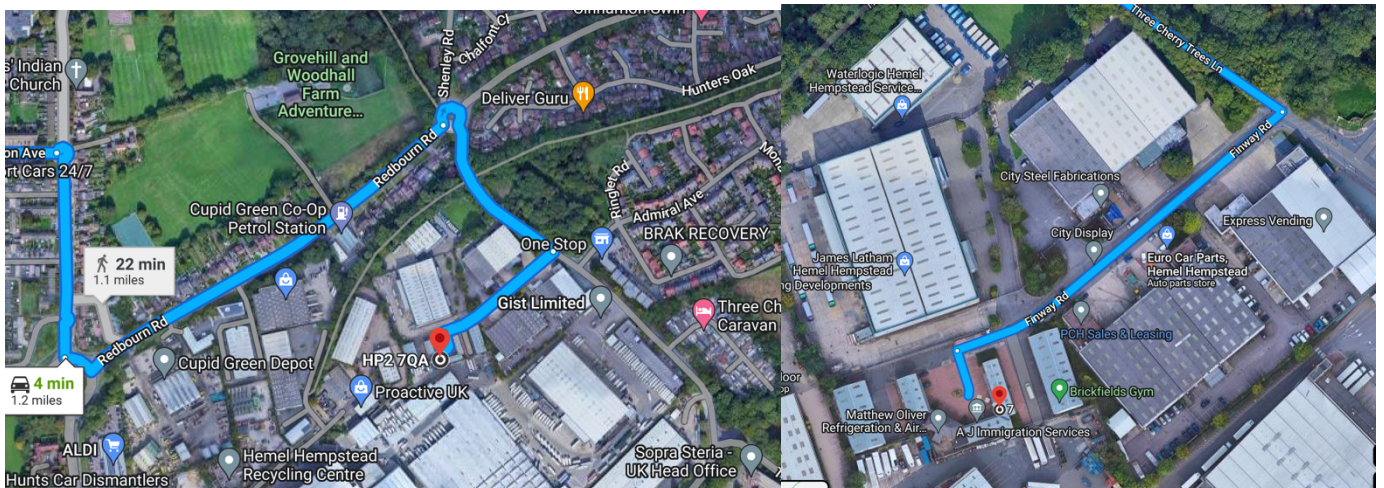

Redbourn Park

Therapy Hubs

The site is located at Unit 8 Brickfields Industrial Estate, Finway road Hemel Hempstead HP2 7QA.

Travelling from Redbourn Park School

Henry Wls Sq, Hemel Hempstead HP2 6BH

Take Washington Ave and St Agnells Ln to Redbourn Rd/B487

1. Head east on Stevenage Rise
2. Turn left to stay on Stevenage Rise
3. Turn right onto Washington Ave

2 min (0.5 mi) 105 ft 335 ft 0.3 mi

4. At the roundabout, take the 3rd exit onto St Agnells Ln

[Go through 1 roundabout](#)

0.2 mi

5. At the roundabout, take the 1st exit onto Redbourn Rd/B487

53 sec (0.4 mi)

Follow Three Cherry Trees Ln to Finway Rd

2 min (0.3 mi) 6. At the roundabout, take the 3rd exit onto Three Cherry Trees Ln

7. Turn right onto Finway Rd

Go straight until you reach the last carpark before the end.

Brickfields Industrial Estate