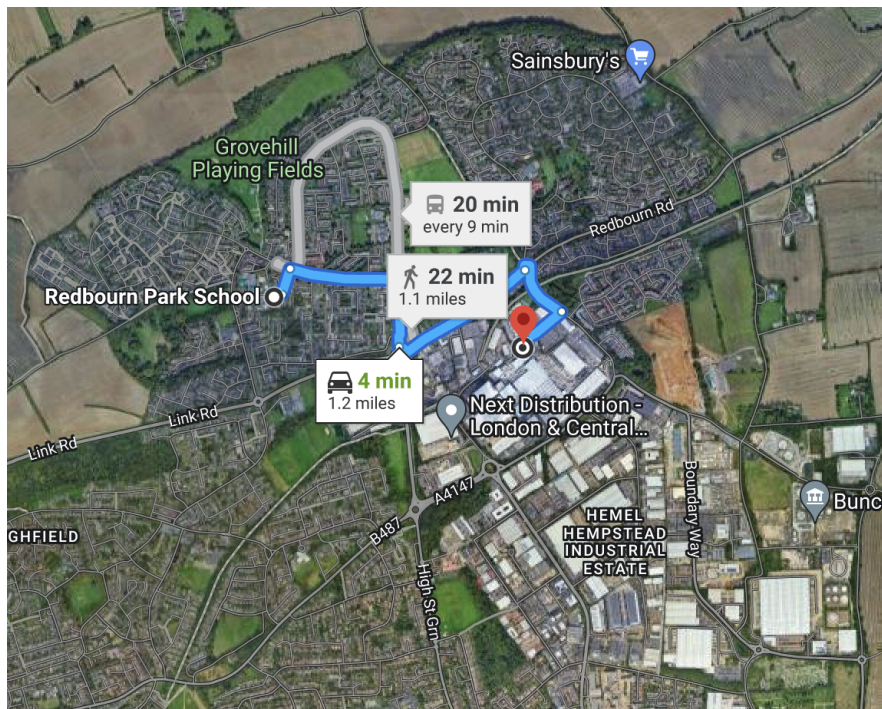

Redbourn Park

Head Office

The site is located at Unit 12c, upper floor Redbourn Park Group Ltd Finway Road Hemel Hempstead HP2 7QA.

Travelling from Redbourn Park School

Henry Wls Sq, Hemel Hempstead HP2 6BH

Take Washington Ave and St Agnells Ln to Redbourn Rd/B487

1. Head east on Stevenage Rise
2. Turn left to stay on Stevenage Rise
3. Turn right onto Washington Ave

2 min (0.5 mi) 105 ft 335 ft 0.3 mi

4. At the roundabout, take the 3rd exit onto St Agnells Ln

[Go through 1 roundabout](#)

0.2 mi

5. At the roundabout, take the 1st exit onto Redbourn Rd/B487

53 sec (0.4 mi)

Follow Three Cherry Trees Ln to Finway Rd

2 min (0.3 mi) 6. At the roundabout, take the 3rd exit onto Three Cherry Trees Ln

7. Turn right onto Finway Rd

Go straight until you reach the last carpark before the end.

Brickfields Industrial Estate