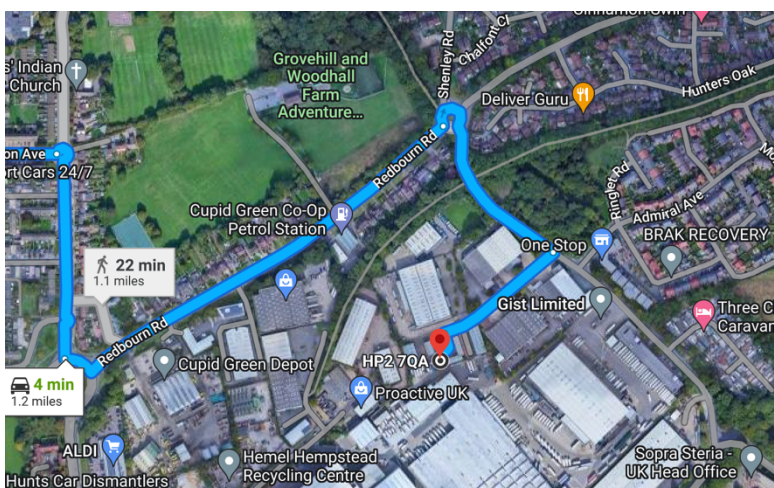

Redbourn Park

Head Office

The site is located at Unit 12c, upper floor Redbourn Park Group Ltd Finway Road Hemel Hempstead HP2 7QA.

Travelling from Redbourn Park School

Henry Wls Sq, Hemel Hempstead HP2 6BH

Take Washington Ave and St Agnells Ln to Redbourn Rd/B487

1. Head east on Stevenage Rise
2. Turn left to stay on Stevenage Rise
3. Turn right onto Washington Ave

2 min (0.5 mi) 105 ft 335 ft 0.3 mi

4. At the roundabout, take the 3rd exit onto St Agnells Ln

[Go through 1 roundabout](#)

0.2 mi

5. At the roundabout, take the 1st exit onto Redbourn Rd/B487

53 sec (0.4 mi)

Follow Three Cherry Trees Ln to Finway Rd

2 min (0.3 mi) 6. At the roundabout, take the 3rd exit onto Three Cherry Trees Ln

7. Turn right onto Finway Rd

Go straight until you reach the last carpark before the end.

Brickfields Industrial Estate