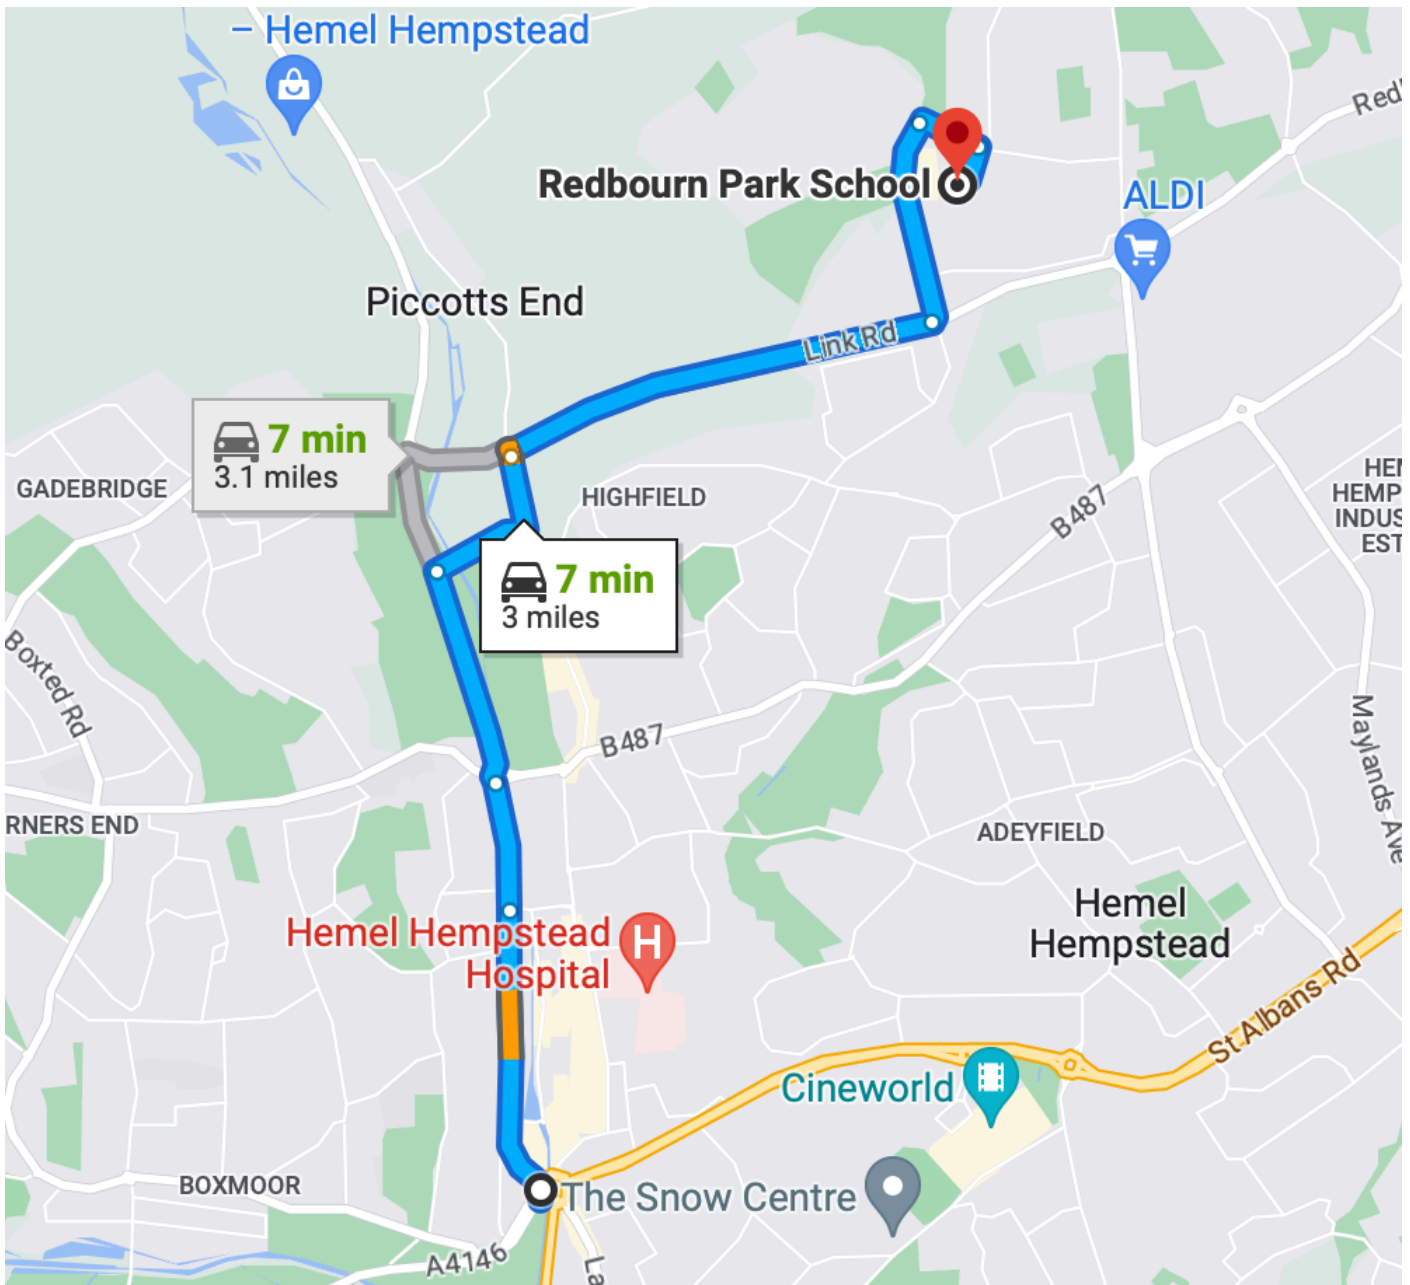

Redbourn Park School

Redbourn Park School

The site is located at Redbourn Park School Grovehill Youth Centre Stevenage Rise Hemel Hempstead HP2 6BH

Location using What three words: cuts.agree.linen

Directions from the Magic Roundabout:

Follow Leighton Buzzard Rd./A4146 to Gadebridge Ln

3 min (1.2 mi)

Head south on The Plough Roundabout towards Station Rd./A4146

318 ft

Exit the roundabout onto Leighton Buzzard Rd./A4146

0.5 mi

At the roundabout, take the 1st exit and stay on Leighton Buzzard Rd./A4146

0.2 mi

At the roundabout, take the 2nd exit and stay on Leighton Buzzard Rd./A4146

0.4 mi

Continue on Gadebridge Ln to Link Rd/A4147

59 sec (0.3 mi)

Turn right onto Gadebridge Ln

0.2 mi

Turn left onto Piccotts End Rd

0.1 mi

At the roundabout, take the 3rd exit onto Link Rd/A4147

1 min (0.8 mi)

Continue on Aycliffe Dr. Drive to Stevenage Rise

2 min (0.6 mi)

At the roundabout, take the 1st exit onto Aycliffe Dr

0.4 mi

At the roundabout, take the 2nd exit onto Washington Ave