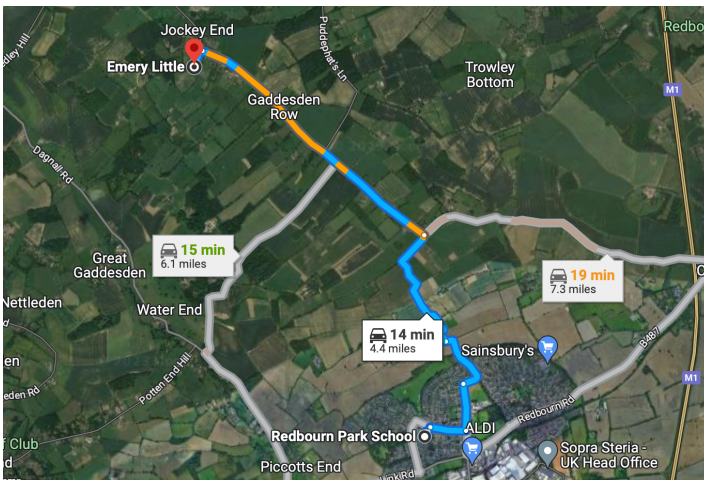

Redbourn Park School

Gaddesdon

The site is located at Ebenezer Chapel, Bradden Lane, Gaddesden Row, Jockey End, Hemel Hempstead HP2 6HZ

Location through What three words: divider.reverses.listings

Travelling from Redbourn Park School
Henry Wls Sq, Hemel Hempstead HP2 6BH

8 min (2.2 mi)

Head east on Stevenage Rise

105 ft

Turn left to stay on Stevenage Rise

75 ft

Turn left to stay on Stevenage Rise

56 ft

Turn right to stay on Stevenage Rise

85 ft

Turn right to stay on Stevenage Rise

82 ft

Turn left to stay on Stevenage Rise

171 ft

Turn right onto Washington Ave

0.3 mi

At the roundabout, take the 1st exit onto St Agnells Ln

Destination will be on the left